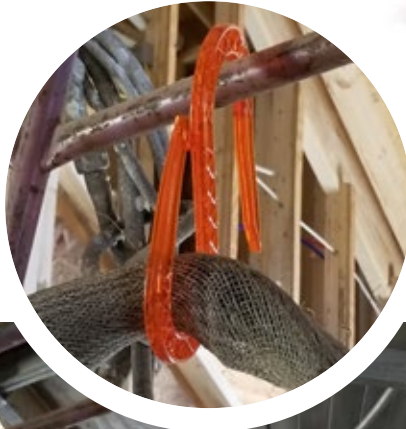

Quick Hook Hanging Cable Protectors elevate cables above a work space, keeping cables and workers safe while reducing jobsite clutter and trip hazards. Safely and securely run cables overhead—ideal where standard cable protectors cannot be used.

- Keeps you in compliance with over 15 cord-related OSHA regulations
- Holds up to 80 pounds
- Installs in seconds—hang with hook or screw in place
- Non-conductive

Models	Length	Width	Height	Channel Width	Bend Angle	Weight	Prop 65
CHQUICKHOOK-O	8.75 in. (22.23 cm)	4.75 in. (12 cm)	1.25 in. (3.17 cm)	2.5 in. (6.35 cm)	20° bend	.18 lb. (.082 kg)	