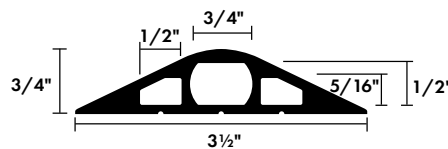

RFD3-10

RFD4

- Large channel size can accommodate multiple cables and some power plug connectors
- Can be slit if necessary (supplied unslit)

Model	Description	Color	Weight Per Length	Prop 65
RFD4-5	5 ft Length	B	4.6 lb (2.09 kg)	⚠
RFD4-10	10 ft Length	B	9.3 lb (4.3 kg)	⚠