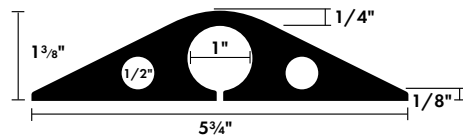

RFD7-5

RFD8

- Heavy duty single channel protector for cable and hose lines up to 1.25 in diameter
- Slit at bottom

Model	Description	Color	Weight Per Length	Prop 65
RFD8-5	5 ft Length	B	14.6 lb (6.7 kg)	⚠