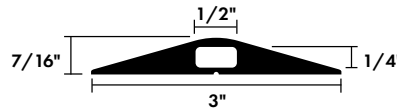

## RFD1

- Single channel protector for a phone line or small 14 through 22 gauge wire
- Can be slit if necessary (supplied unslit)

| Model   | Description  | Color | Weight Per Length | Prop 65 |
|---------|--------------|-------|-------------------|---------|
| RFD1-5  | 5 ft Length  | B     | 2.53 lb (1.15 kg) | ⚠       |
| RFD1-10 | 10 ft Length | B     | 4.60 lb (2.1 kg)  | ⚠       |