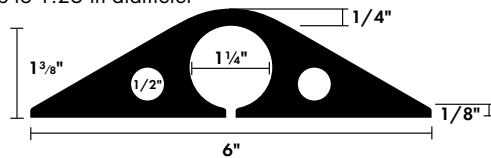

RFD8-5

RFD9

- Heavy duty single channel protector for cable and hose lines up to 1.5 in diameter
- Slit at bottom

Model	Description	Color	Weight Per Length	Prop 65
RFD9-5	5 ft Length	B	15.33 lb (7.0 kg)	⚠