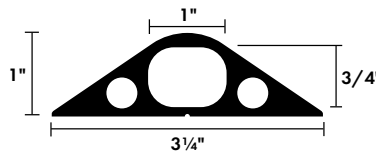

RFD4-10

⚠ WARNING: This product can expose you to chemicals including lead and cadmium, which is known to the State of California to cause cancer and birth defects or other reproductive harm. For more information go to www.P65Warnings.ca.gov.