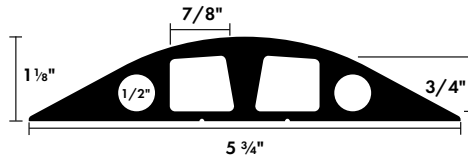

RFD6-10

RFD7

- Heavy duty single channel protector for cable and hose lines up to 1 in diameter
- Slit at bottom

Model	Description	Color	Weight Per Length	Prop 65
RFD7-5	5 ft Length	B	11.4 lb (5.2 kg)	⚠