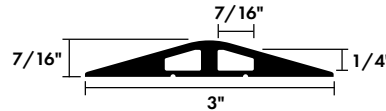

RFD2-10

RFD3

- Center channel sized to fit standard power cords and CAT5 cable
- Protector must be slit for standard power cords due to size of plug connectors (supplied unslit)

Model	Description	Color	Weight Per Length	Prop 65
RFD3-5	5 ft Length	B	4.08 lb (1.86 kg)	⚠
RFD3-10	10 ft Length	B	6.85 lb (3.2 kg)	⚠