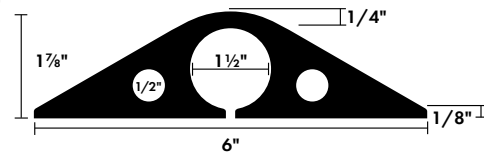

RFD9-5

Optional Carpet Kit

Model	Description	Weight	Prop 65
CPCARPETKIT-5	Carpet Kit with Velcro® Brand Fasteners for 5 ft Rubber Duct Protectors (includes two 61 in x .25 in Black Traction Strips and a 1/2 oz. Bottle of Checkers™ Clear Super Glue)	.09 lb (.041 kg)	⚠
CPCARPETKIT-10	Carpet Kit with Velcro® Brand Fasteners for 10 ft Rubber Duct Protectors (includes two 121 in x .25 in Black Traction Strips and a 1/2 oz. Bottle of Checkers™ Clear Super Glue)	.12 lb (.054 kg)	⚠