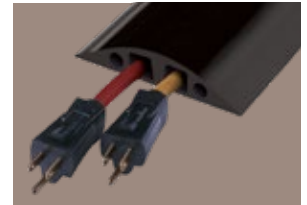

RFD6-10

RFD7

- Heavy duty single channel protector for cable and hose lines up to 1 in diameter
- Slit at bottom

Model	Description	Color	Weight Per Length	Prop 65
RFD7-5	5 ft Length	B	11.4 lb (5.2 kg)	⚠