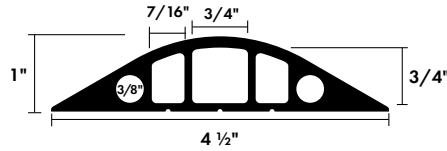

RFD5

- Three-channel protector for multiple cable applications
- Can be slit if necessary (supplied unslit)

Model	Description	Color	Weight Per Length	Prop 65
RFD5-5	5 ft Length	B	6.20 lb (2.8 kg)	⚠
RFD5-10	10 ft Length	B	12.40 lb (5.7 kg)	⚠

RFD5-10

RFD6

- Large two-channel protector ideal for most multiple cable applications
- Can be slit if necessary (supplied unslit)

Model	Description	Color	Weight Per Length	Prop 65
RFD6-5	5 ft Length	B	9.15 lb (4.2 kg)	⚠
RFD6-10	10 ft Length	B	18.30 lb (8.4 kg)	⚠